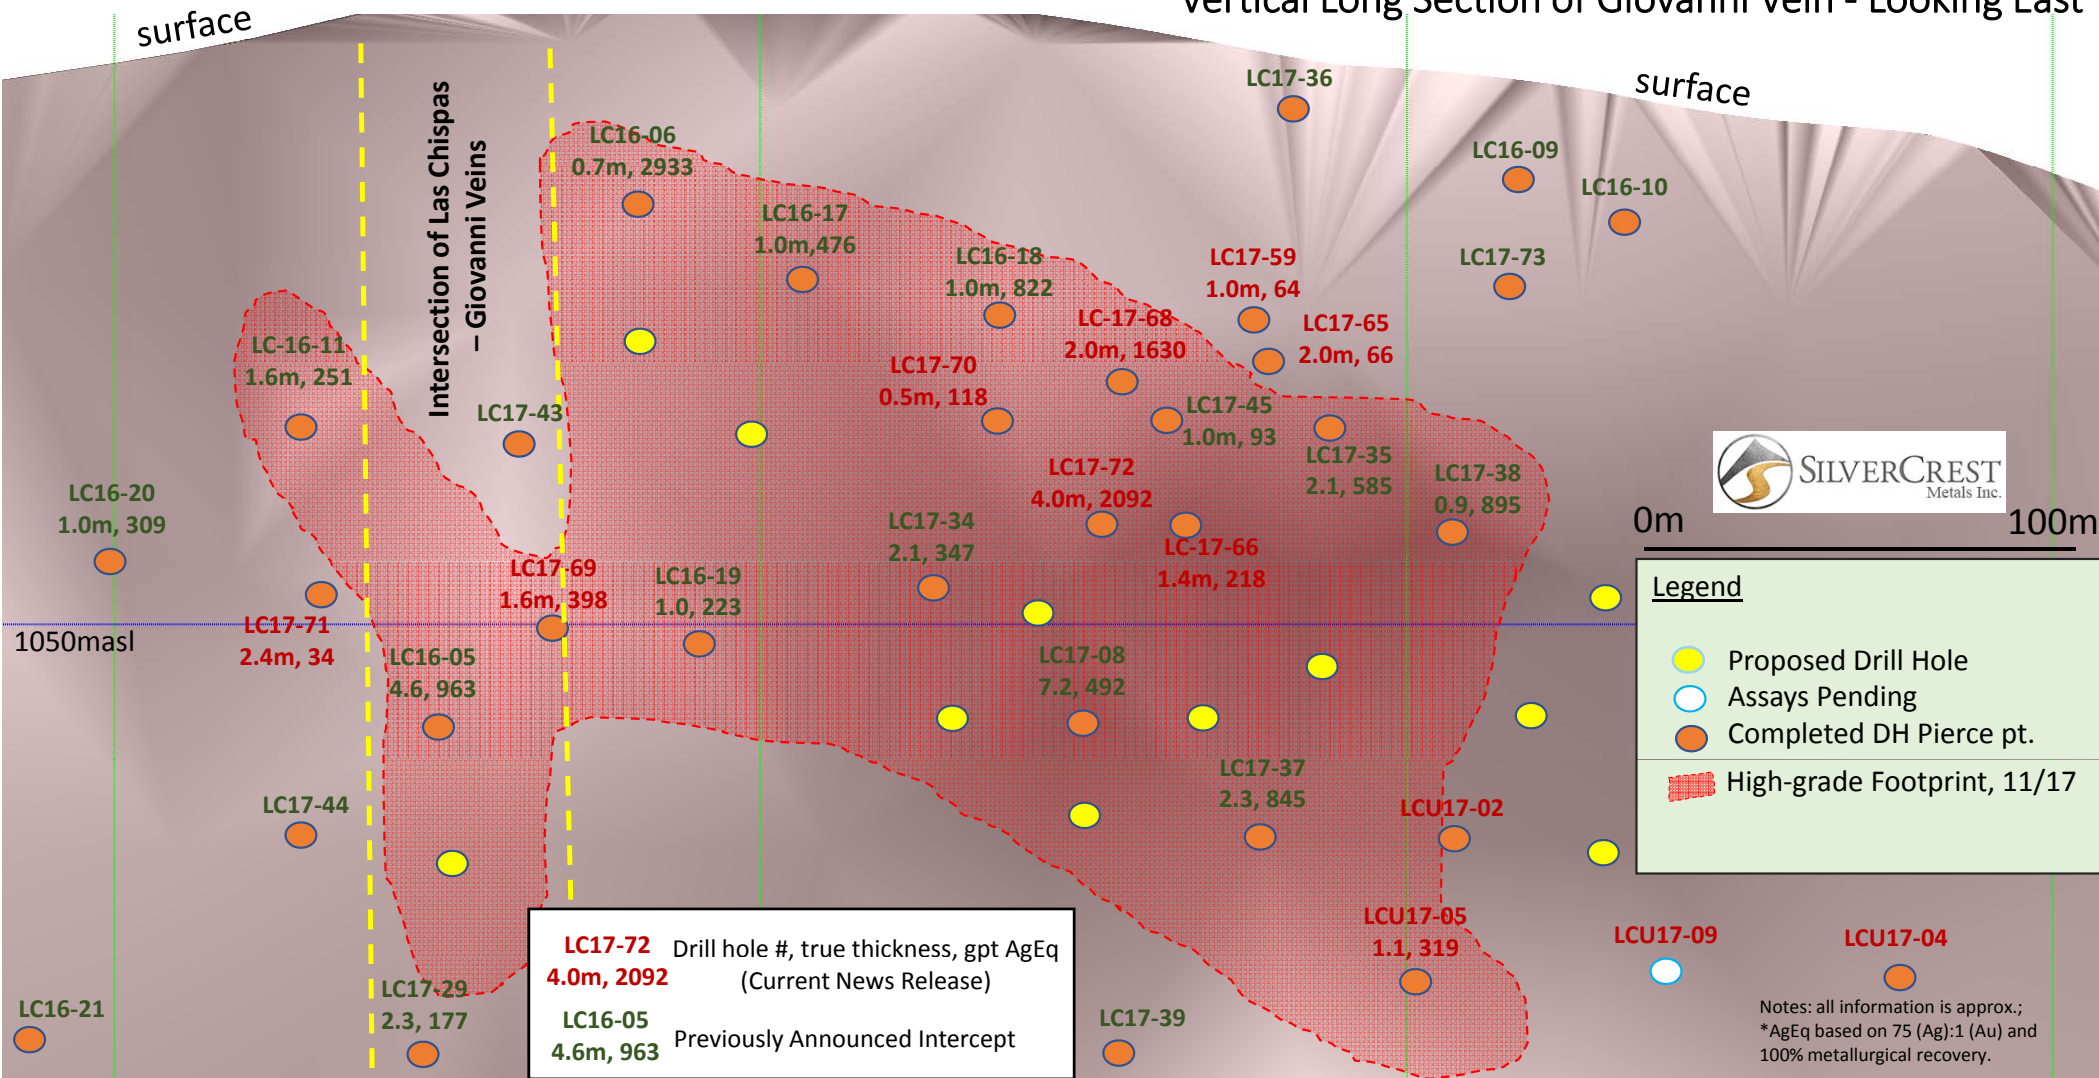

Vertical Long Section of Giovanni & Las Chispas Veins, Las Chispas Property Looking East

Vertical Long Section of Giovanni Vein - Looking East

Las Chispas District & Las Chispas Area Plan Map, November 2017