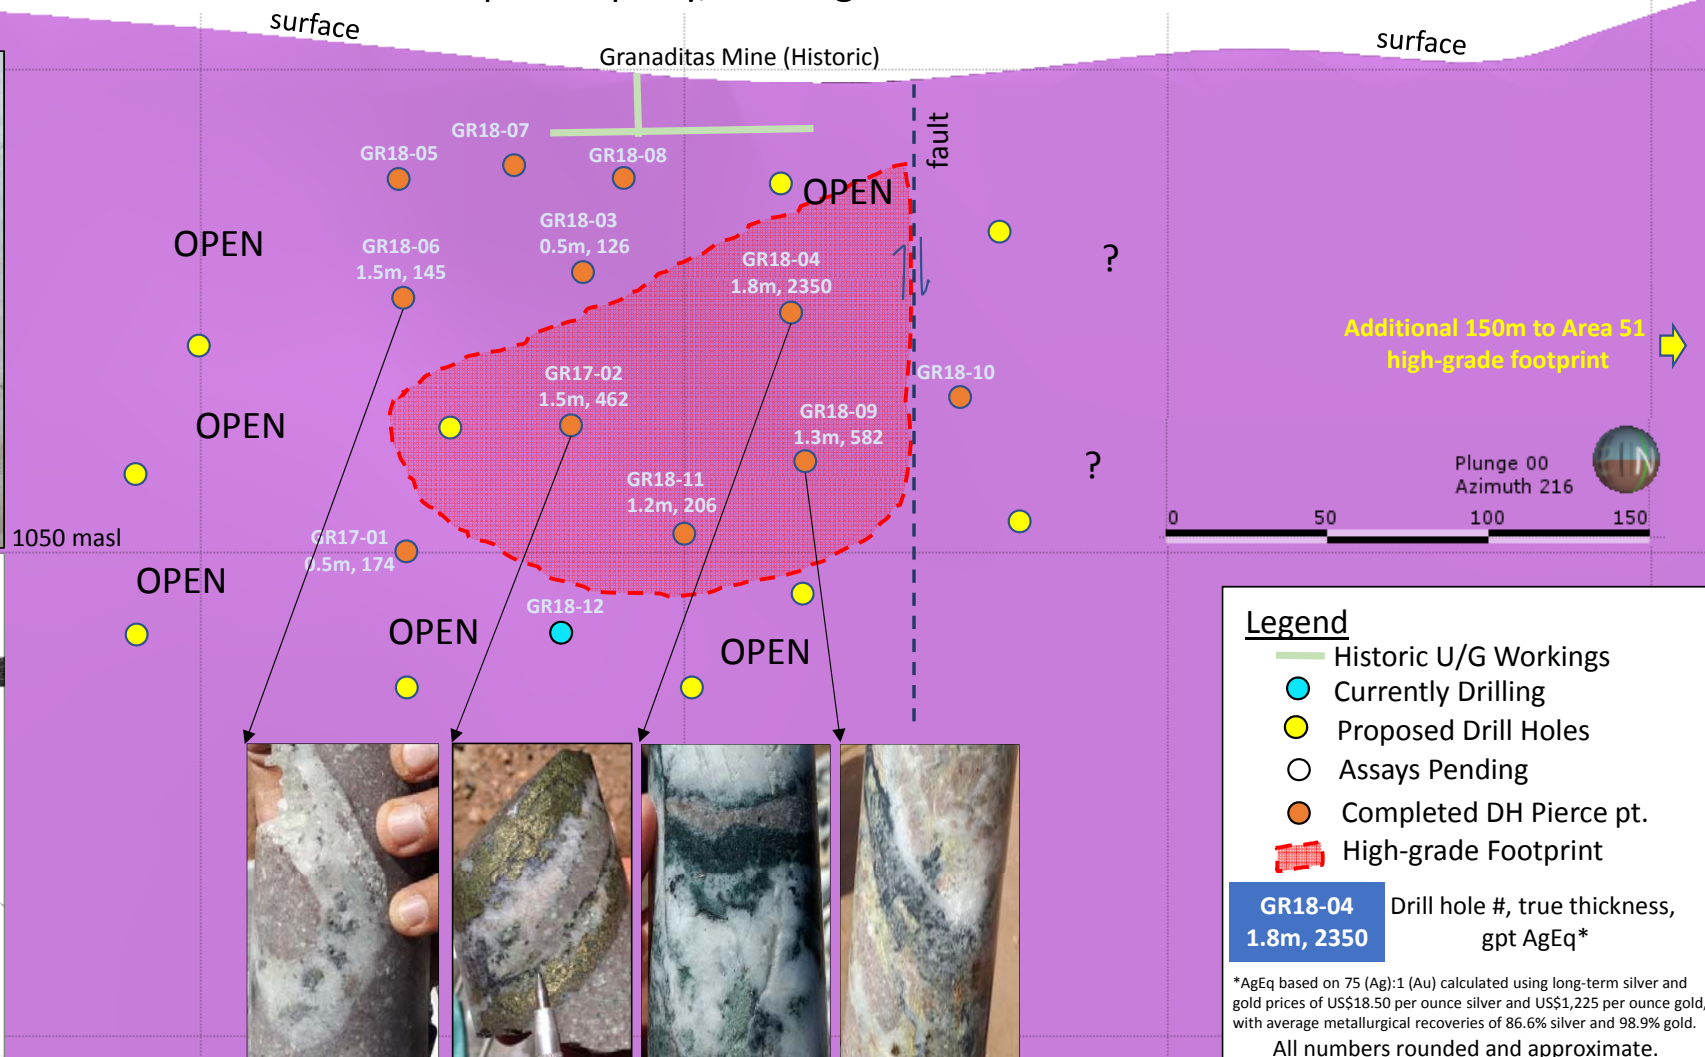

D'

D

Long Section (Inclined) of Granaditas Vein Las Chispas Property, Looking Southwest

1882 Historic Map
with Granaditas Mine Location

GR18-07

GR18-05

GR18-08

GR18-03

GR18-06 1.5m, 145

GR18-04 1.8m, 2350

GR17-02 1.5m, 462

GR18-09 1.3m, 582

GR18-11 1.2m, 206

GR18-10

GR17-01 1.5m, 174

GR18-12

OPEN

OPEN

OPEN

OPEN

OPEN

OPEN

?

?