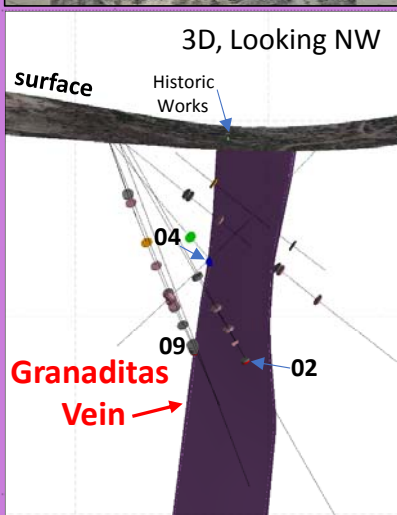

D'

D

Long Section (Inclined) of Granaditas Vein Las Chispas Property, Looking Southwest

1882 Historic Map
with Granaditas Mine Location

GR18-07

GR18-05

GR18-08

GR18-03

GR18-06 1.5m, 145

GR18-04 1.8m, 2350

GR17-02 1.5m, 462

GR18-09 1.3m, 582

GR18-11 1.2m, 206

GR18-10

GR17-01 1.5m, 174

GR18-12