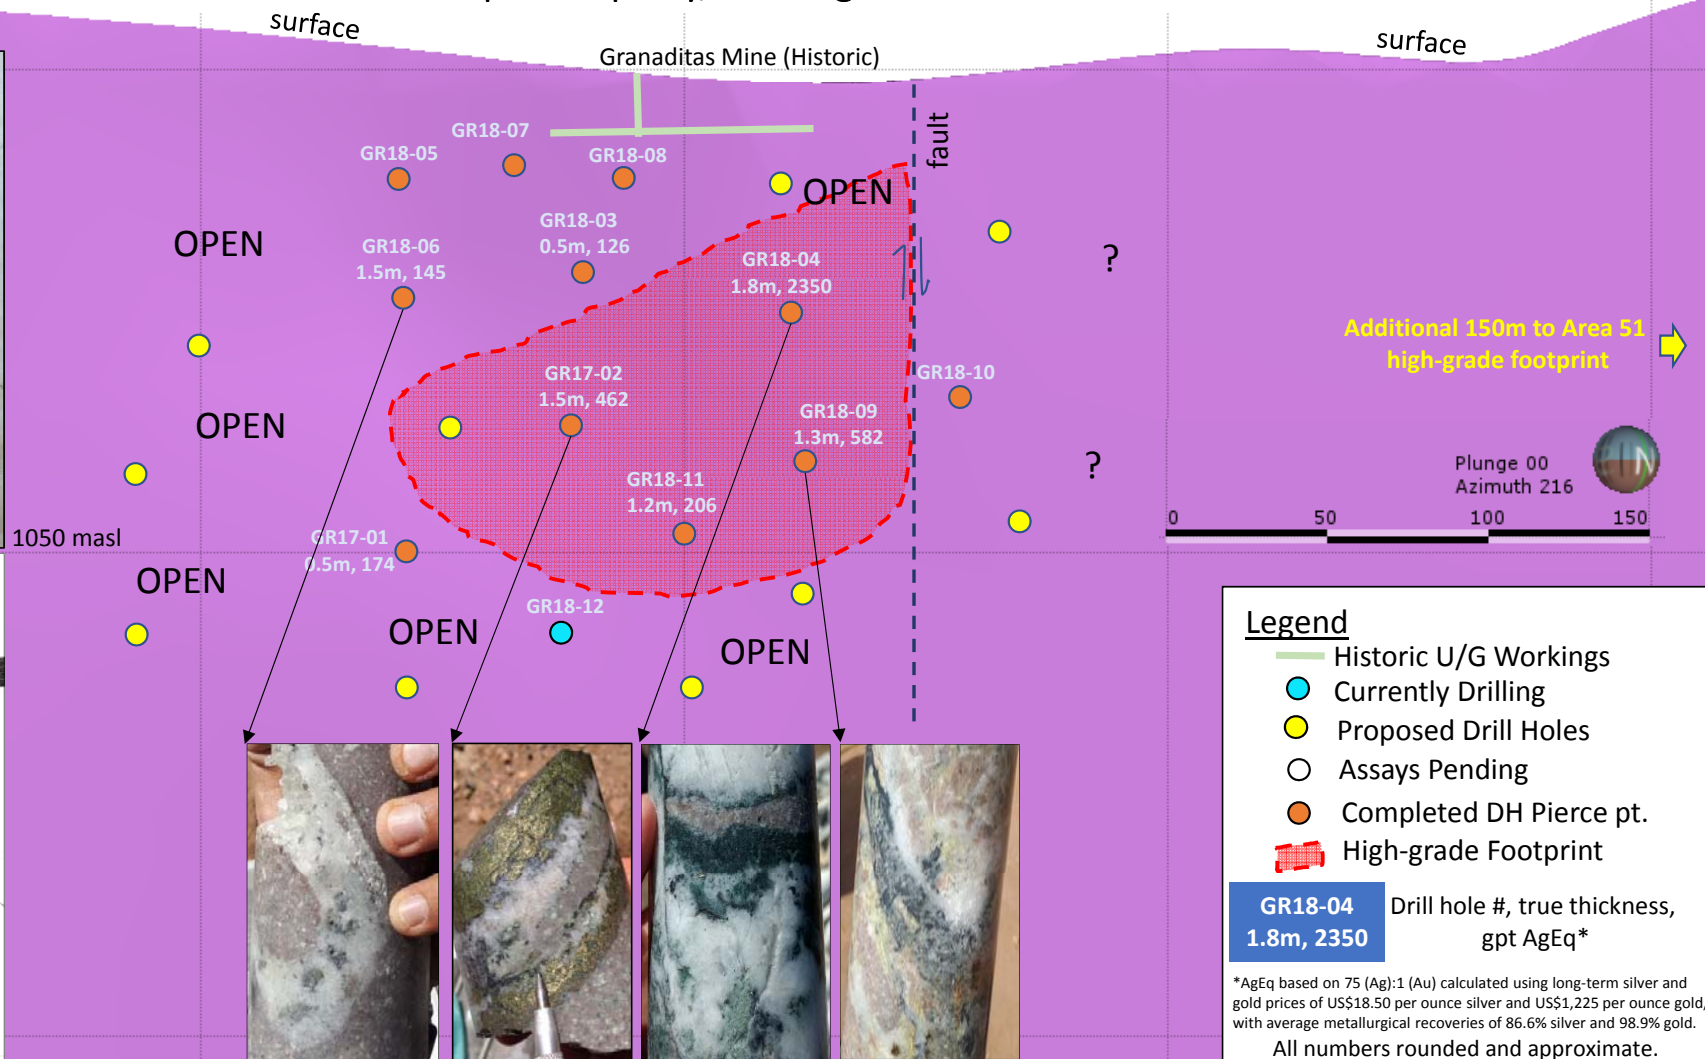

D'

D

Long Section (Inclined) of Granaditas Vein Las Chispas Property, Looking Southwest

1882 Historic Map
with Granaditas Mine Location

Las Chispas District with Babicanora Plan Map, June 2018