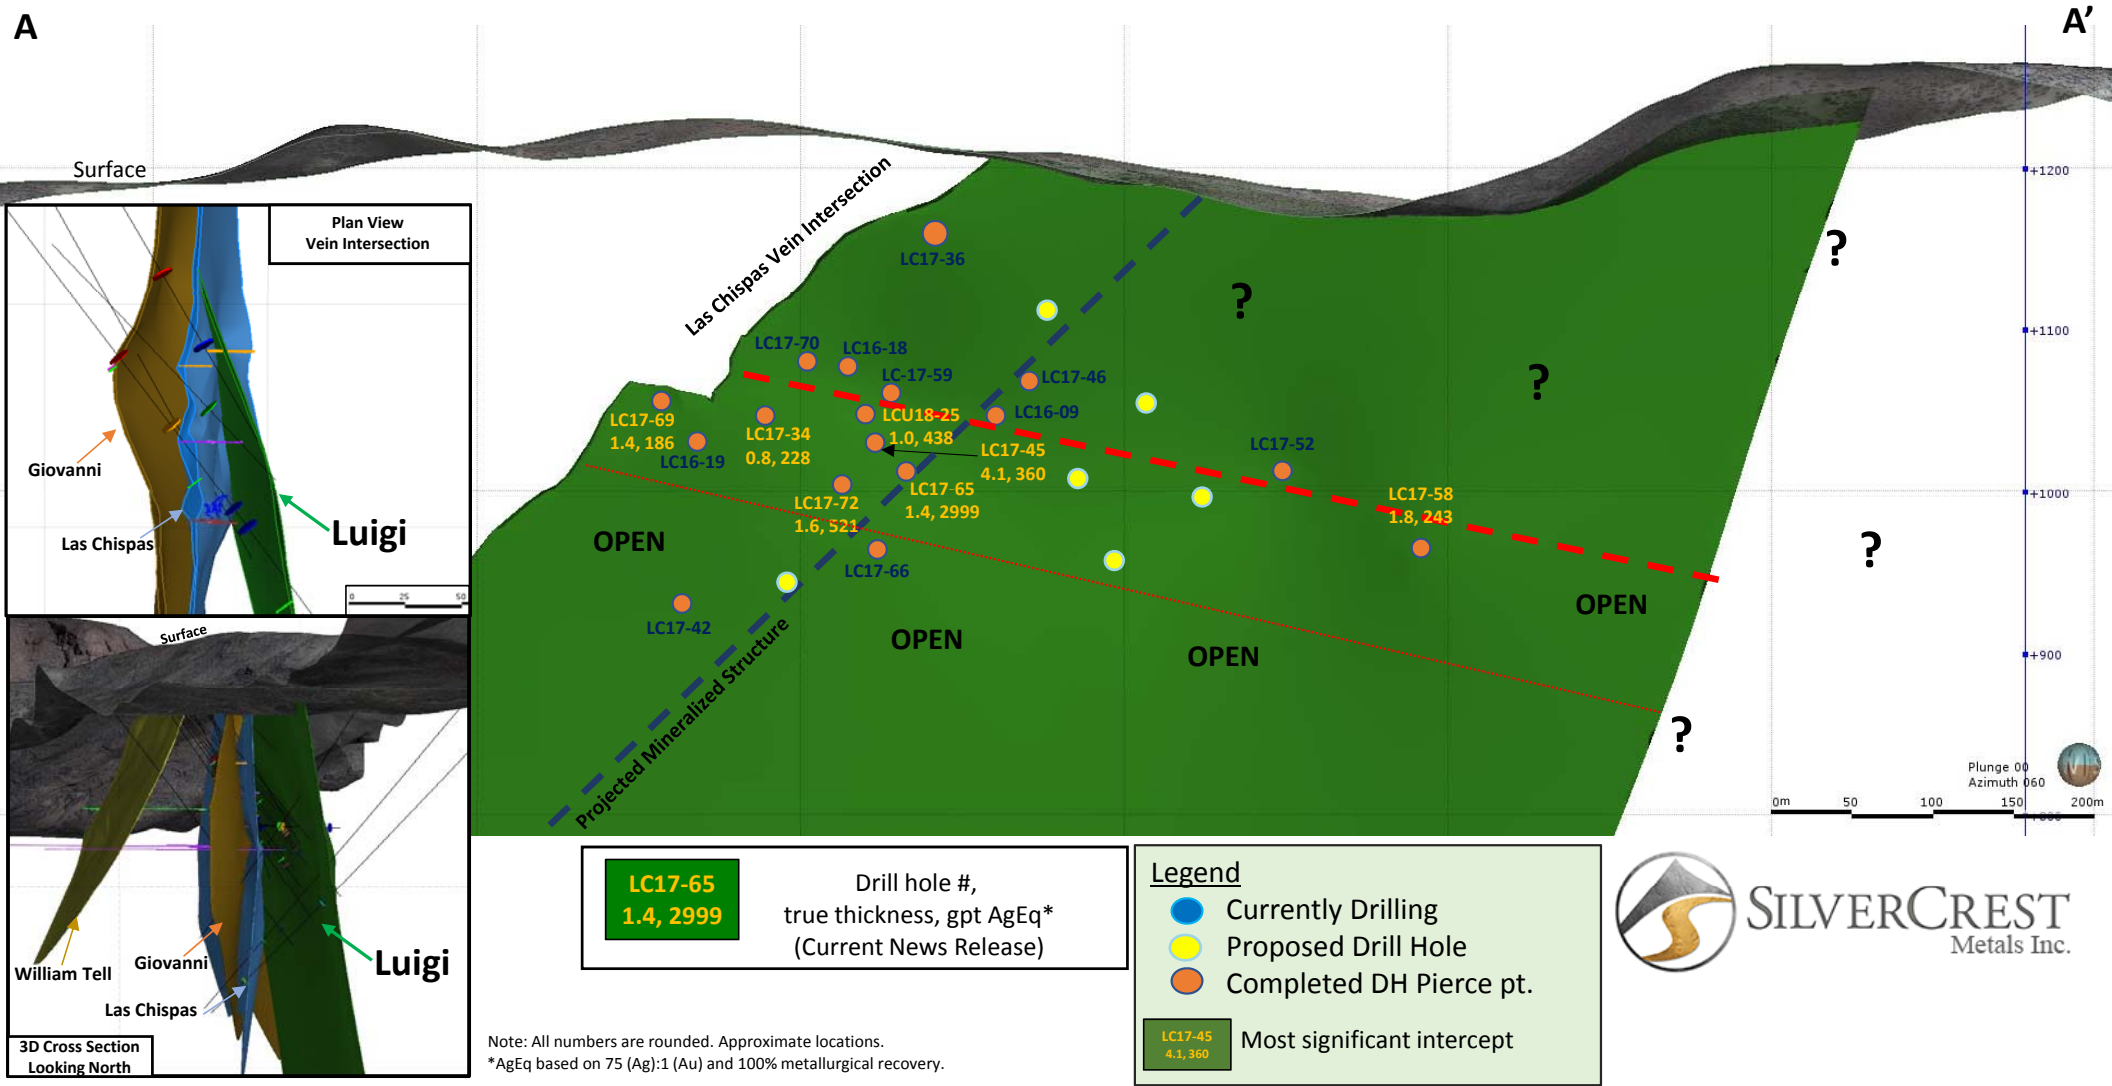

Vertical Long Section of Luigi Vein - Looking East

Note: All numbers are rounded. Approximate locations.
 *AgEq based on 75 (Ag):1 (Au) and 100% metallurgical recovery.