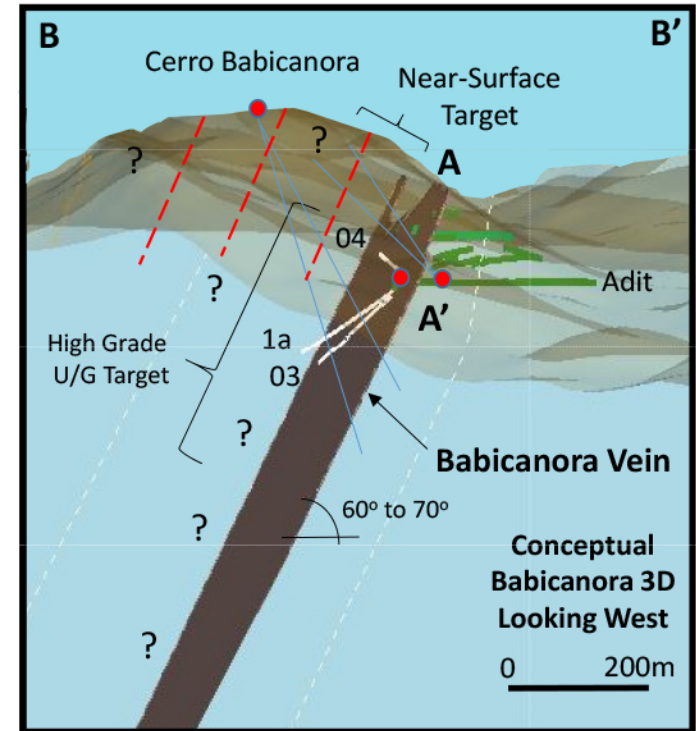

Las Chispas General Plan Map w/Babicanora Long Section & Conceptual 3D View Location

Long Section of Babicanora Vein (est. 1.2 km strike length) Las Chispas Property, Looking South West